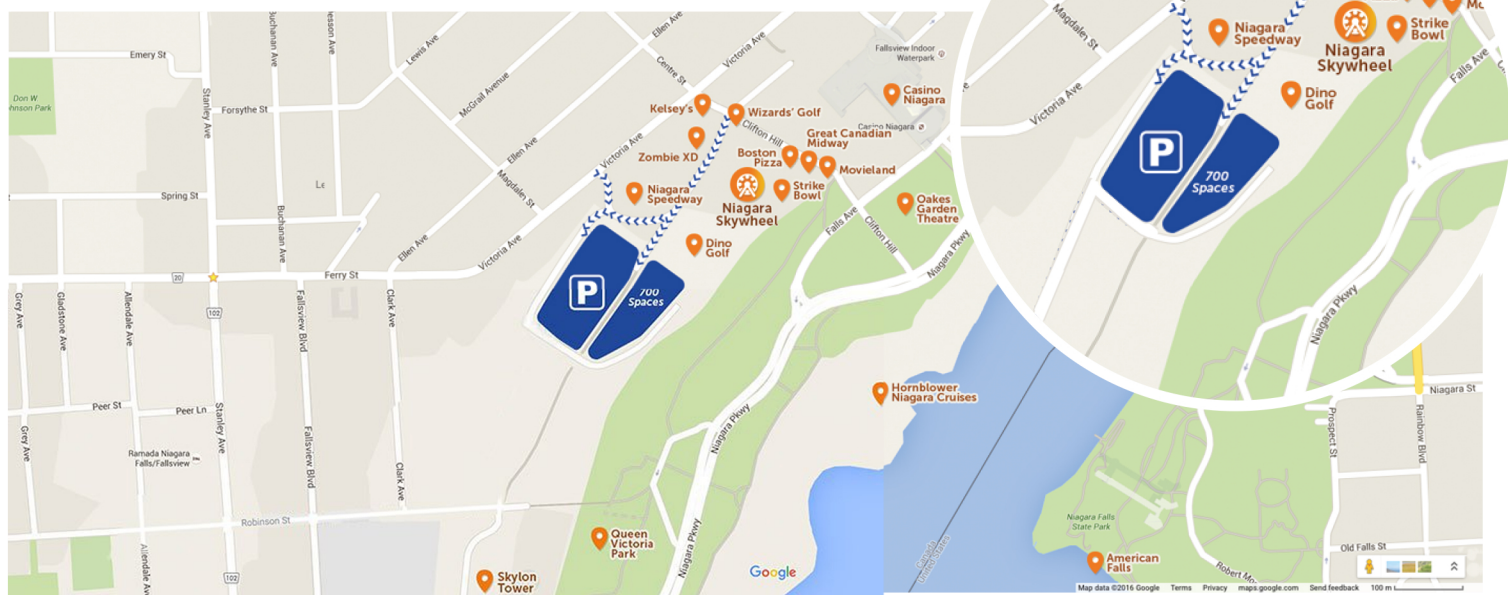

WHERE TO PARK

Parking in Niagara Falls on Clifton Hill

A large parking lot with over **700 spaces** is available just off Clifton Hill, behind the *Niagara SkyWheel* – steps away from many Clifton Hill restaurants and attractions, and walking distance to *The Falls*!

Coming from the QEW...

Take the ON-420 exit toward The Falls/Niagara Falls U.S.A.

Continue onto Niagara Veteran's Memorial Highway E/ON-420

Continue onto Falls Ave/Roberts St/Regional Rd 420

Turn right onto MacDonald Ave

Slight left onto Centre St

Continue onto Clifton Hill

Destination will be on your right

Coming from Niagara Parkway...

From Niagara Parkway, turn right onto Clifton Hill

Destination will be on your left

4960 Clifton Hill
Niagara Falls, ON L2G 3N4